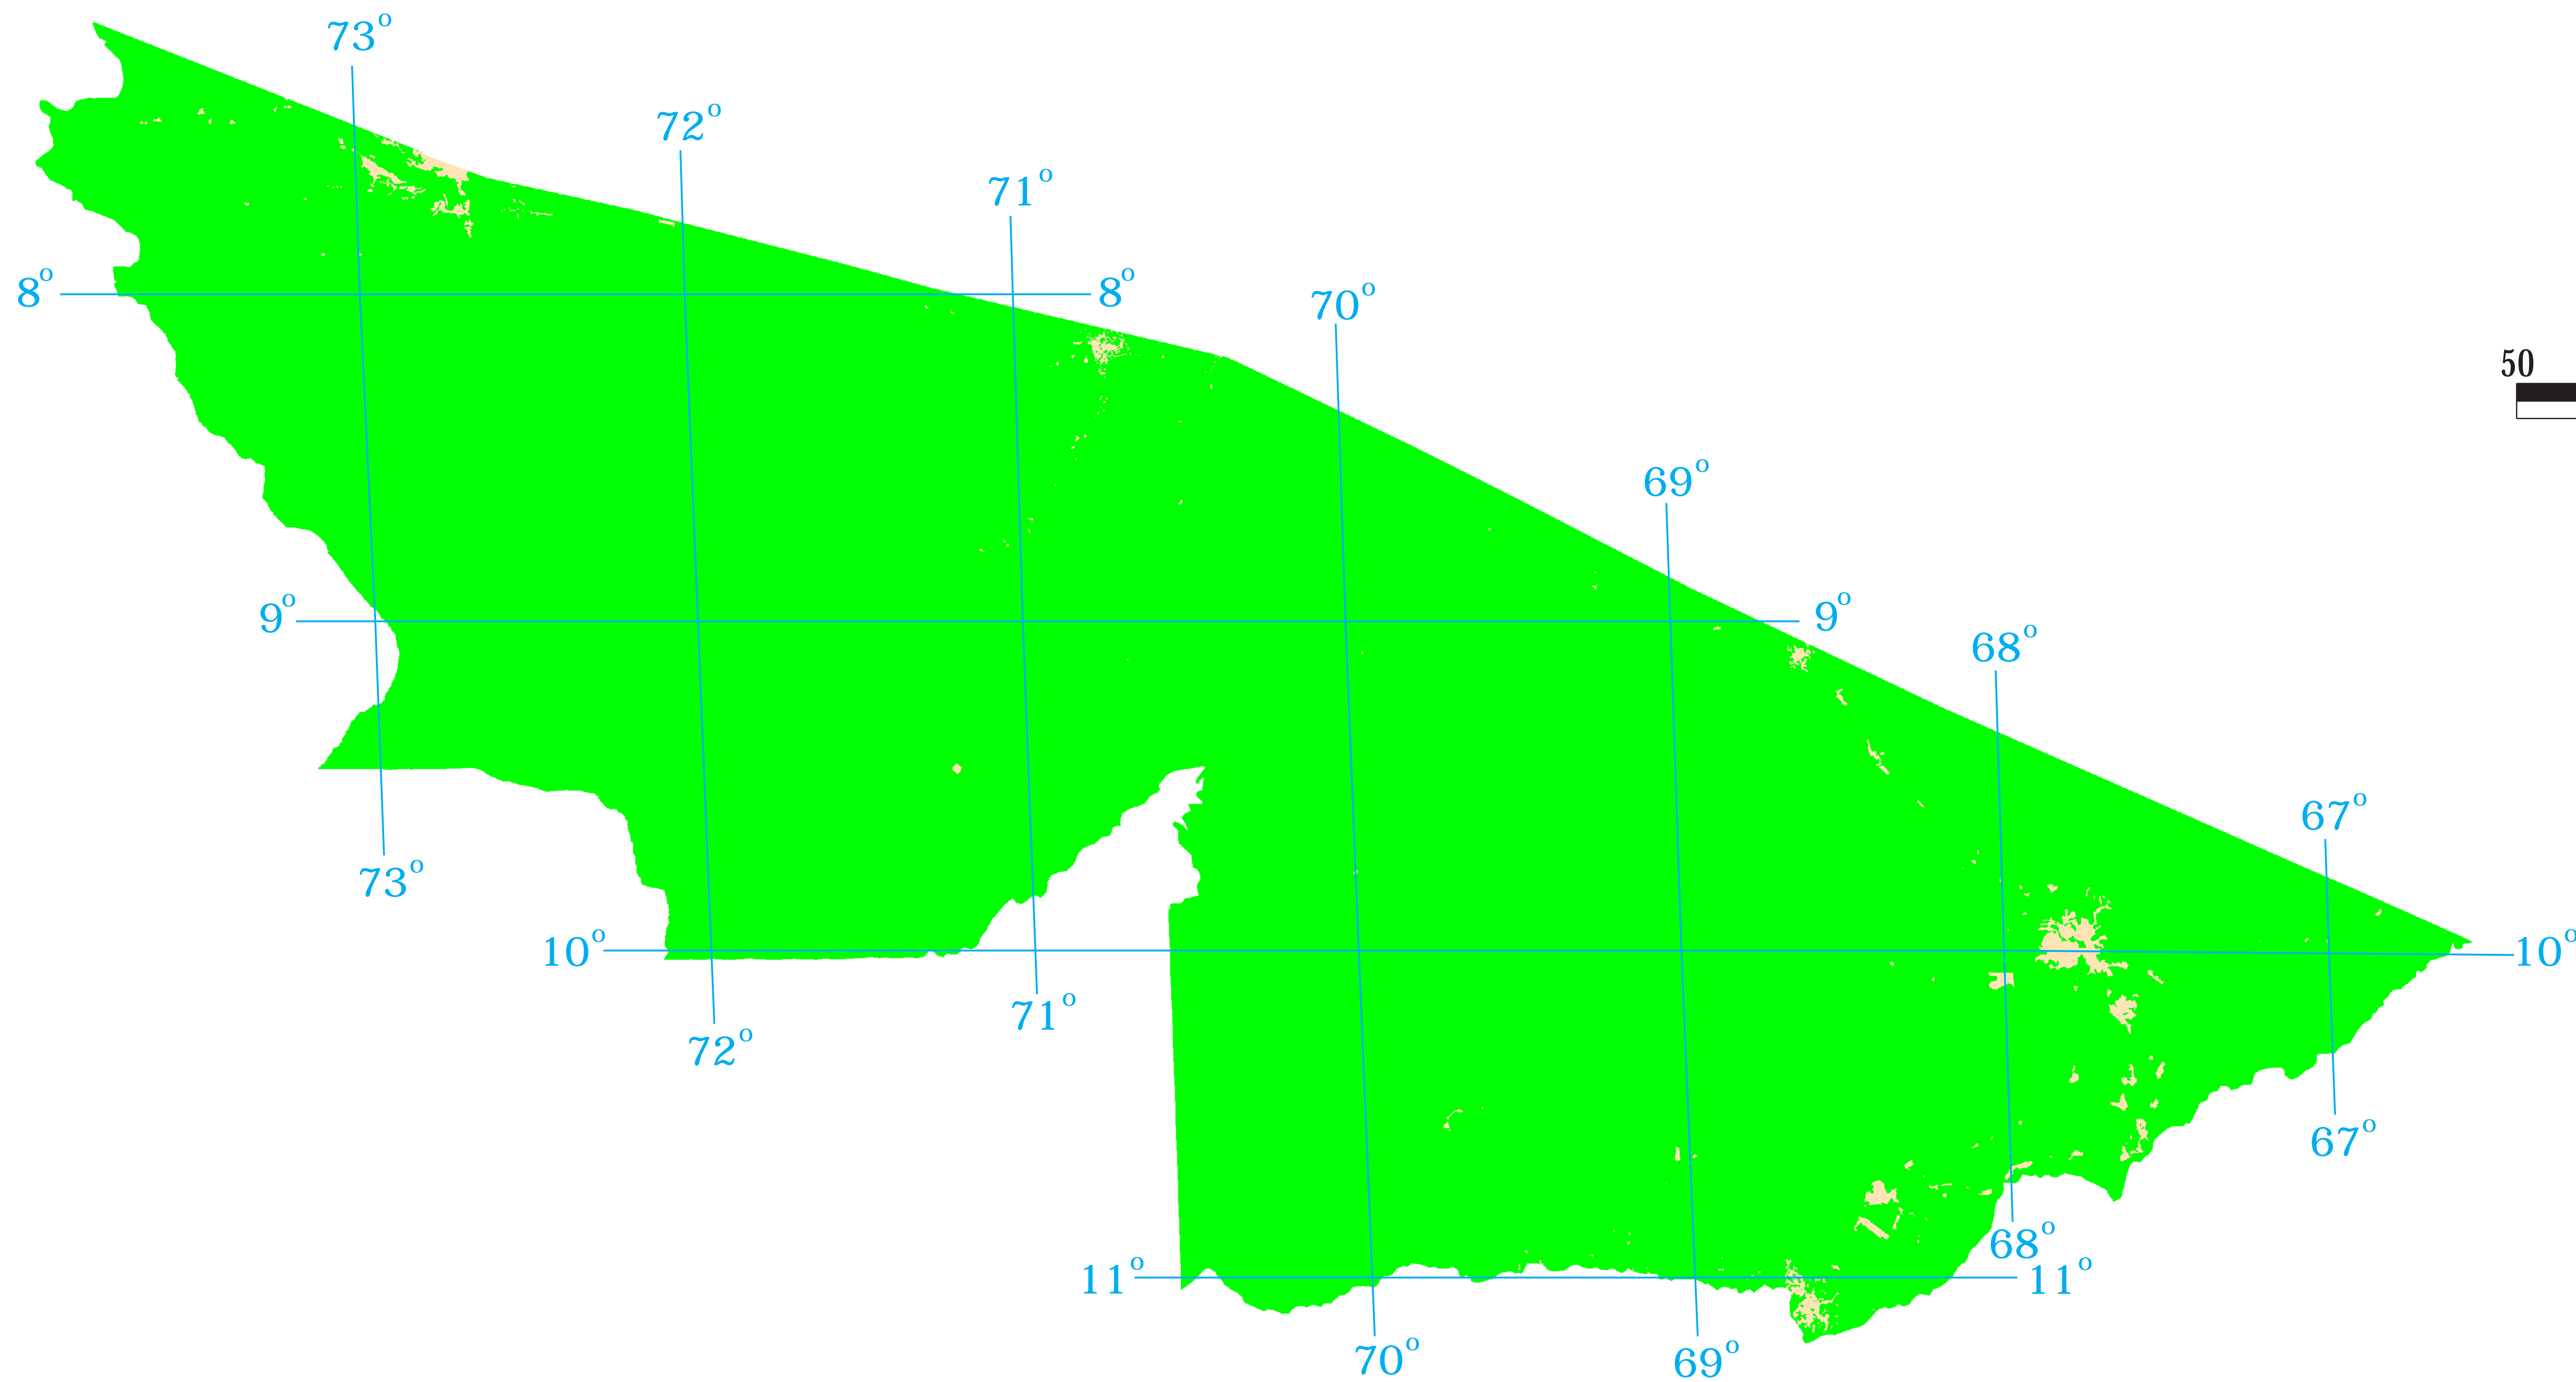

ACRE FOREST COVER, 1975

LEGEND

-  Forest
-  Deforestation
-  River
-  Transamazônica Highway
-  State Boundary & Fill
-  Country Boundary & Fill
-  Towns
-  CAPITAL CITY

THE LEGAL AMAZON:

BSRSI
Basic Science and Remote Sensing Initiative

LEGEND

-  Forest
-  Deforestation