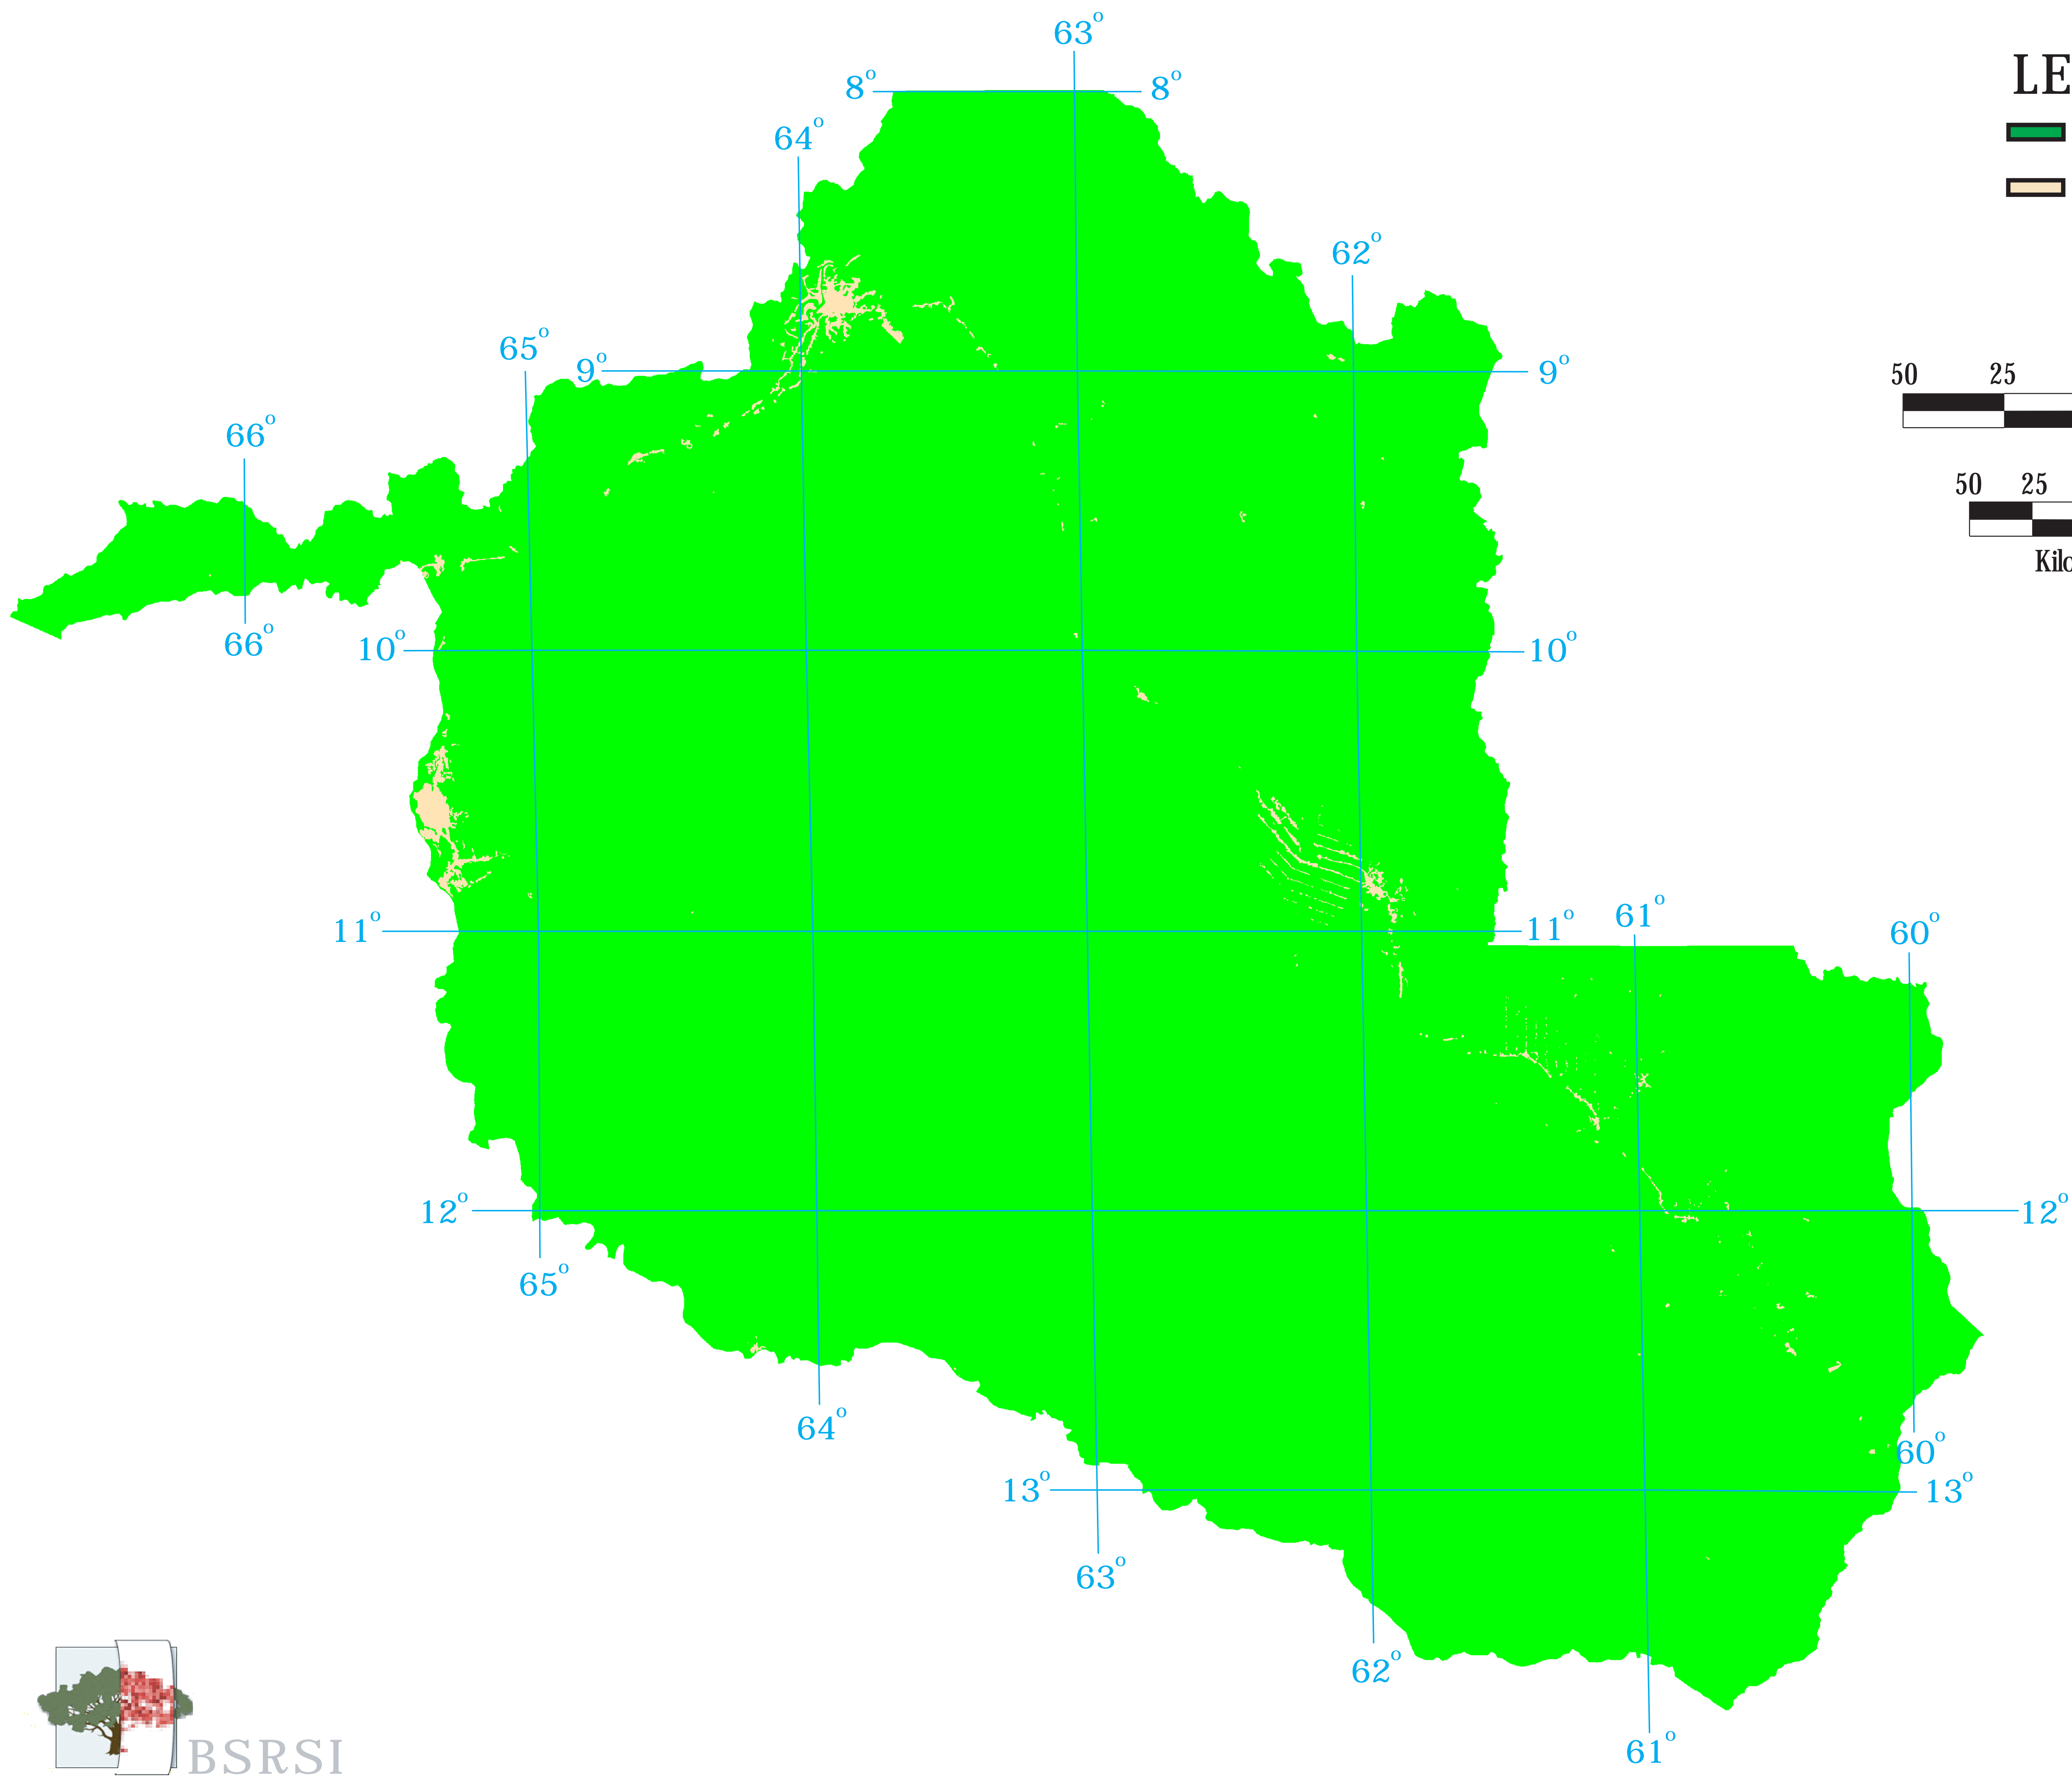

RONDONIA FOREST COVER, 1975

LEGEND

- Forest
- Deforestation
- River
- Highway
- Transamazônica Highway
- State Boundary & Fill
- Country Boundary & Fill
- Towns
- CAPITAL CITY

THE LEGAL AMAZON:

LEGEND

-  Forest
-  Deforestation

BSRSI