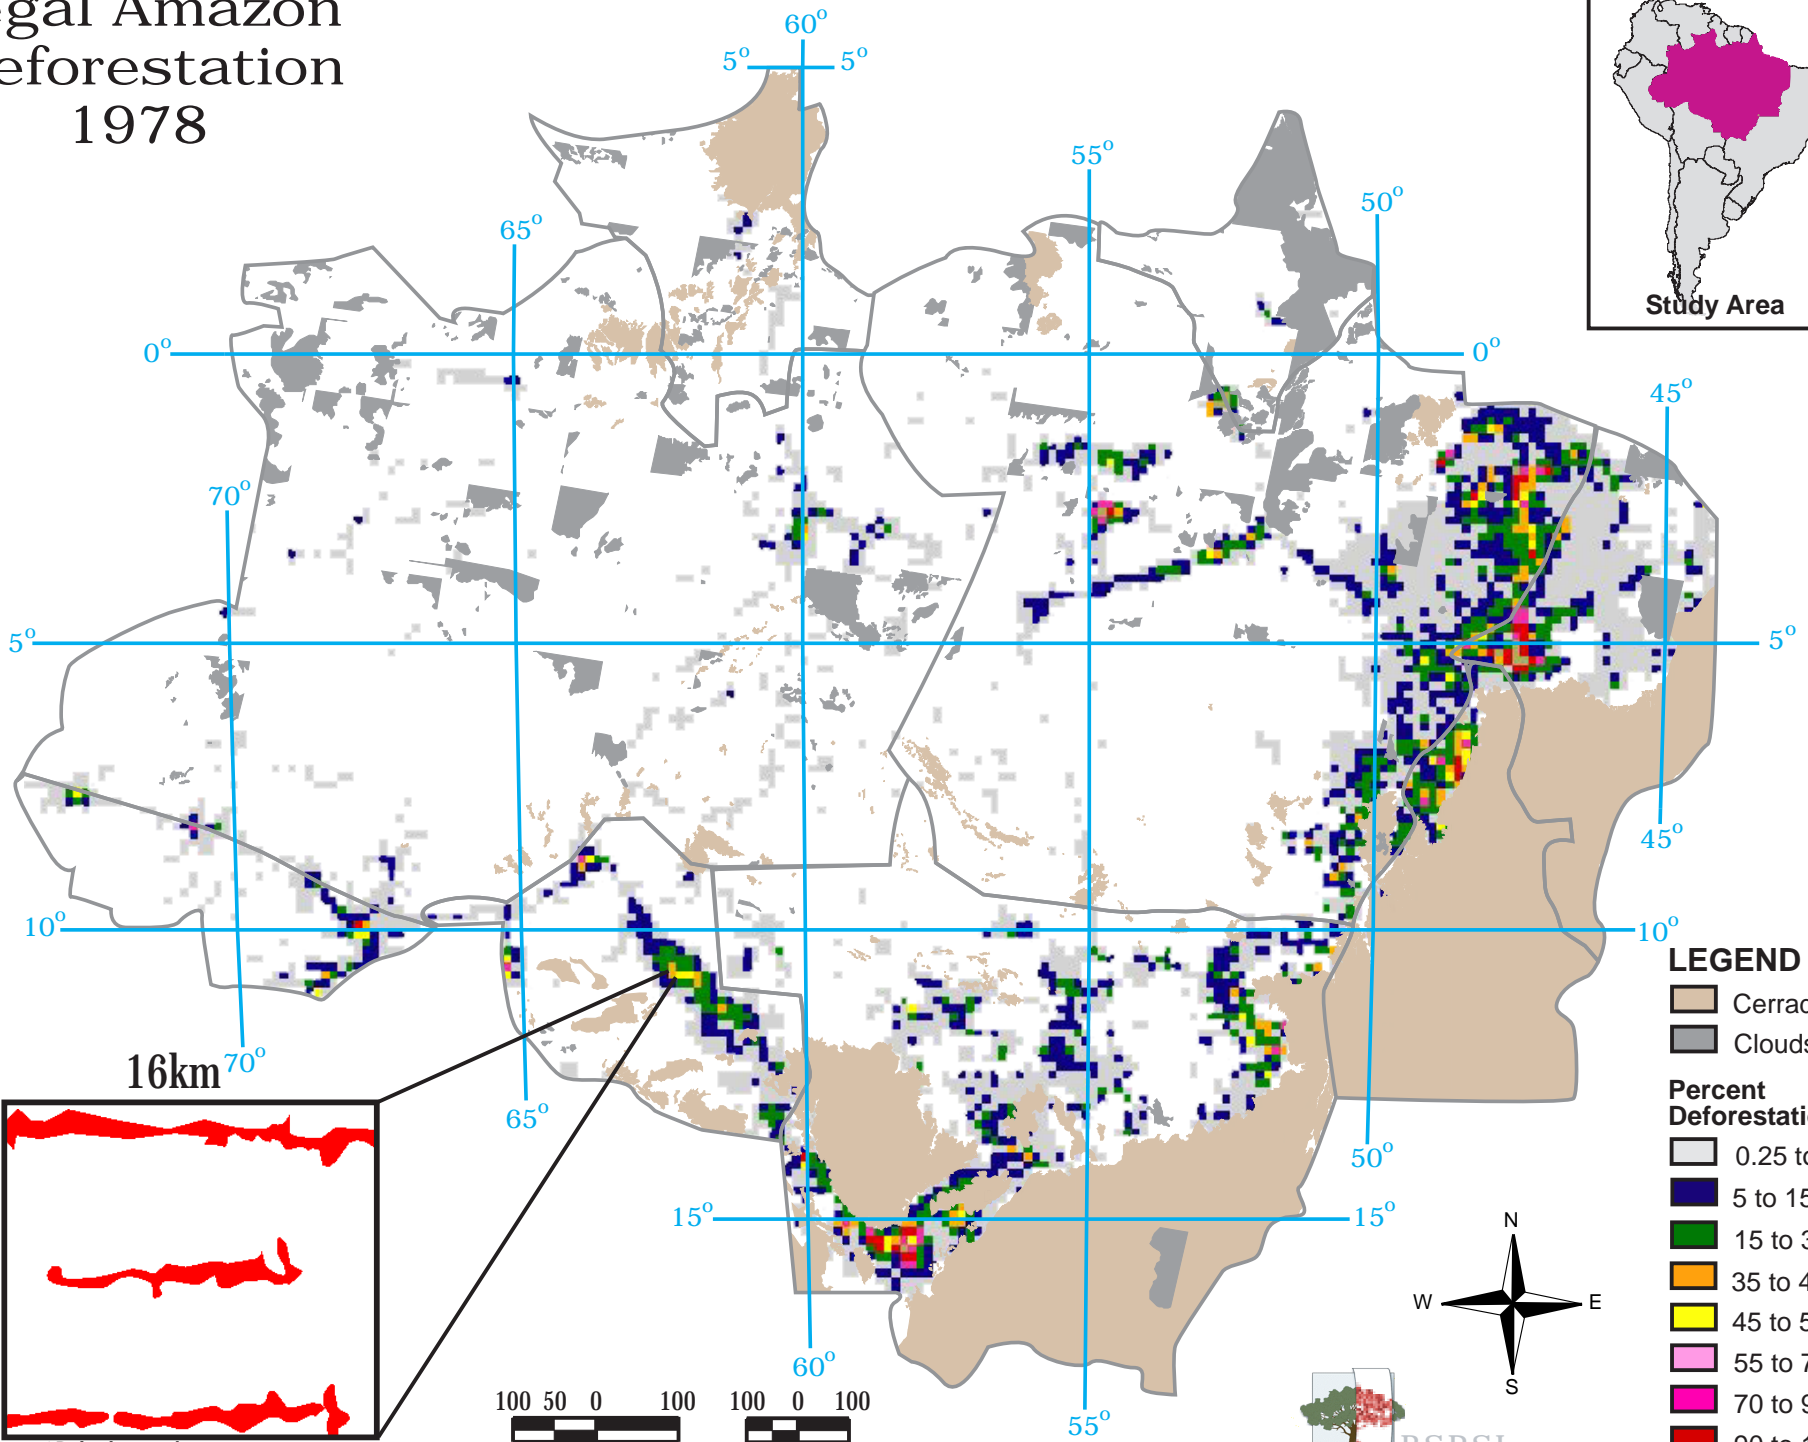

# Legal Amazon Deforestation 1978

**LEGEND**

- Cerrado
- Clouds

**Percent Deforestation**

- 0.25 to 5
- 5 to 15
- 15 to 35
- 35 to 45
- 45 to 55
- 55 to 70
- 70 to 90

**BSRSI**  
Basic Science and Remote Sensing Initiative

\* Red in the inset above represents amount of deforestation in a 16km by 16km block