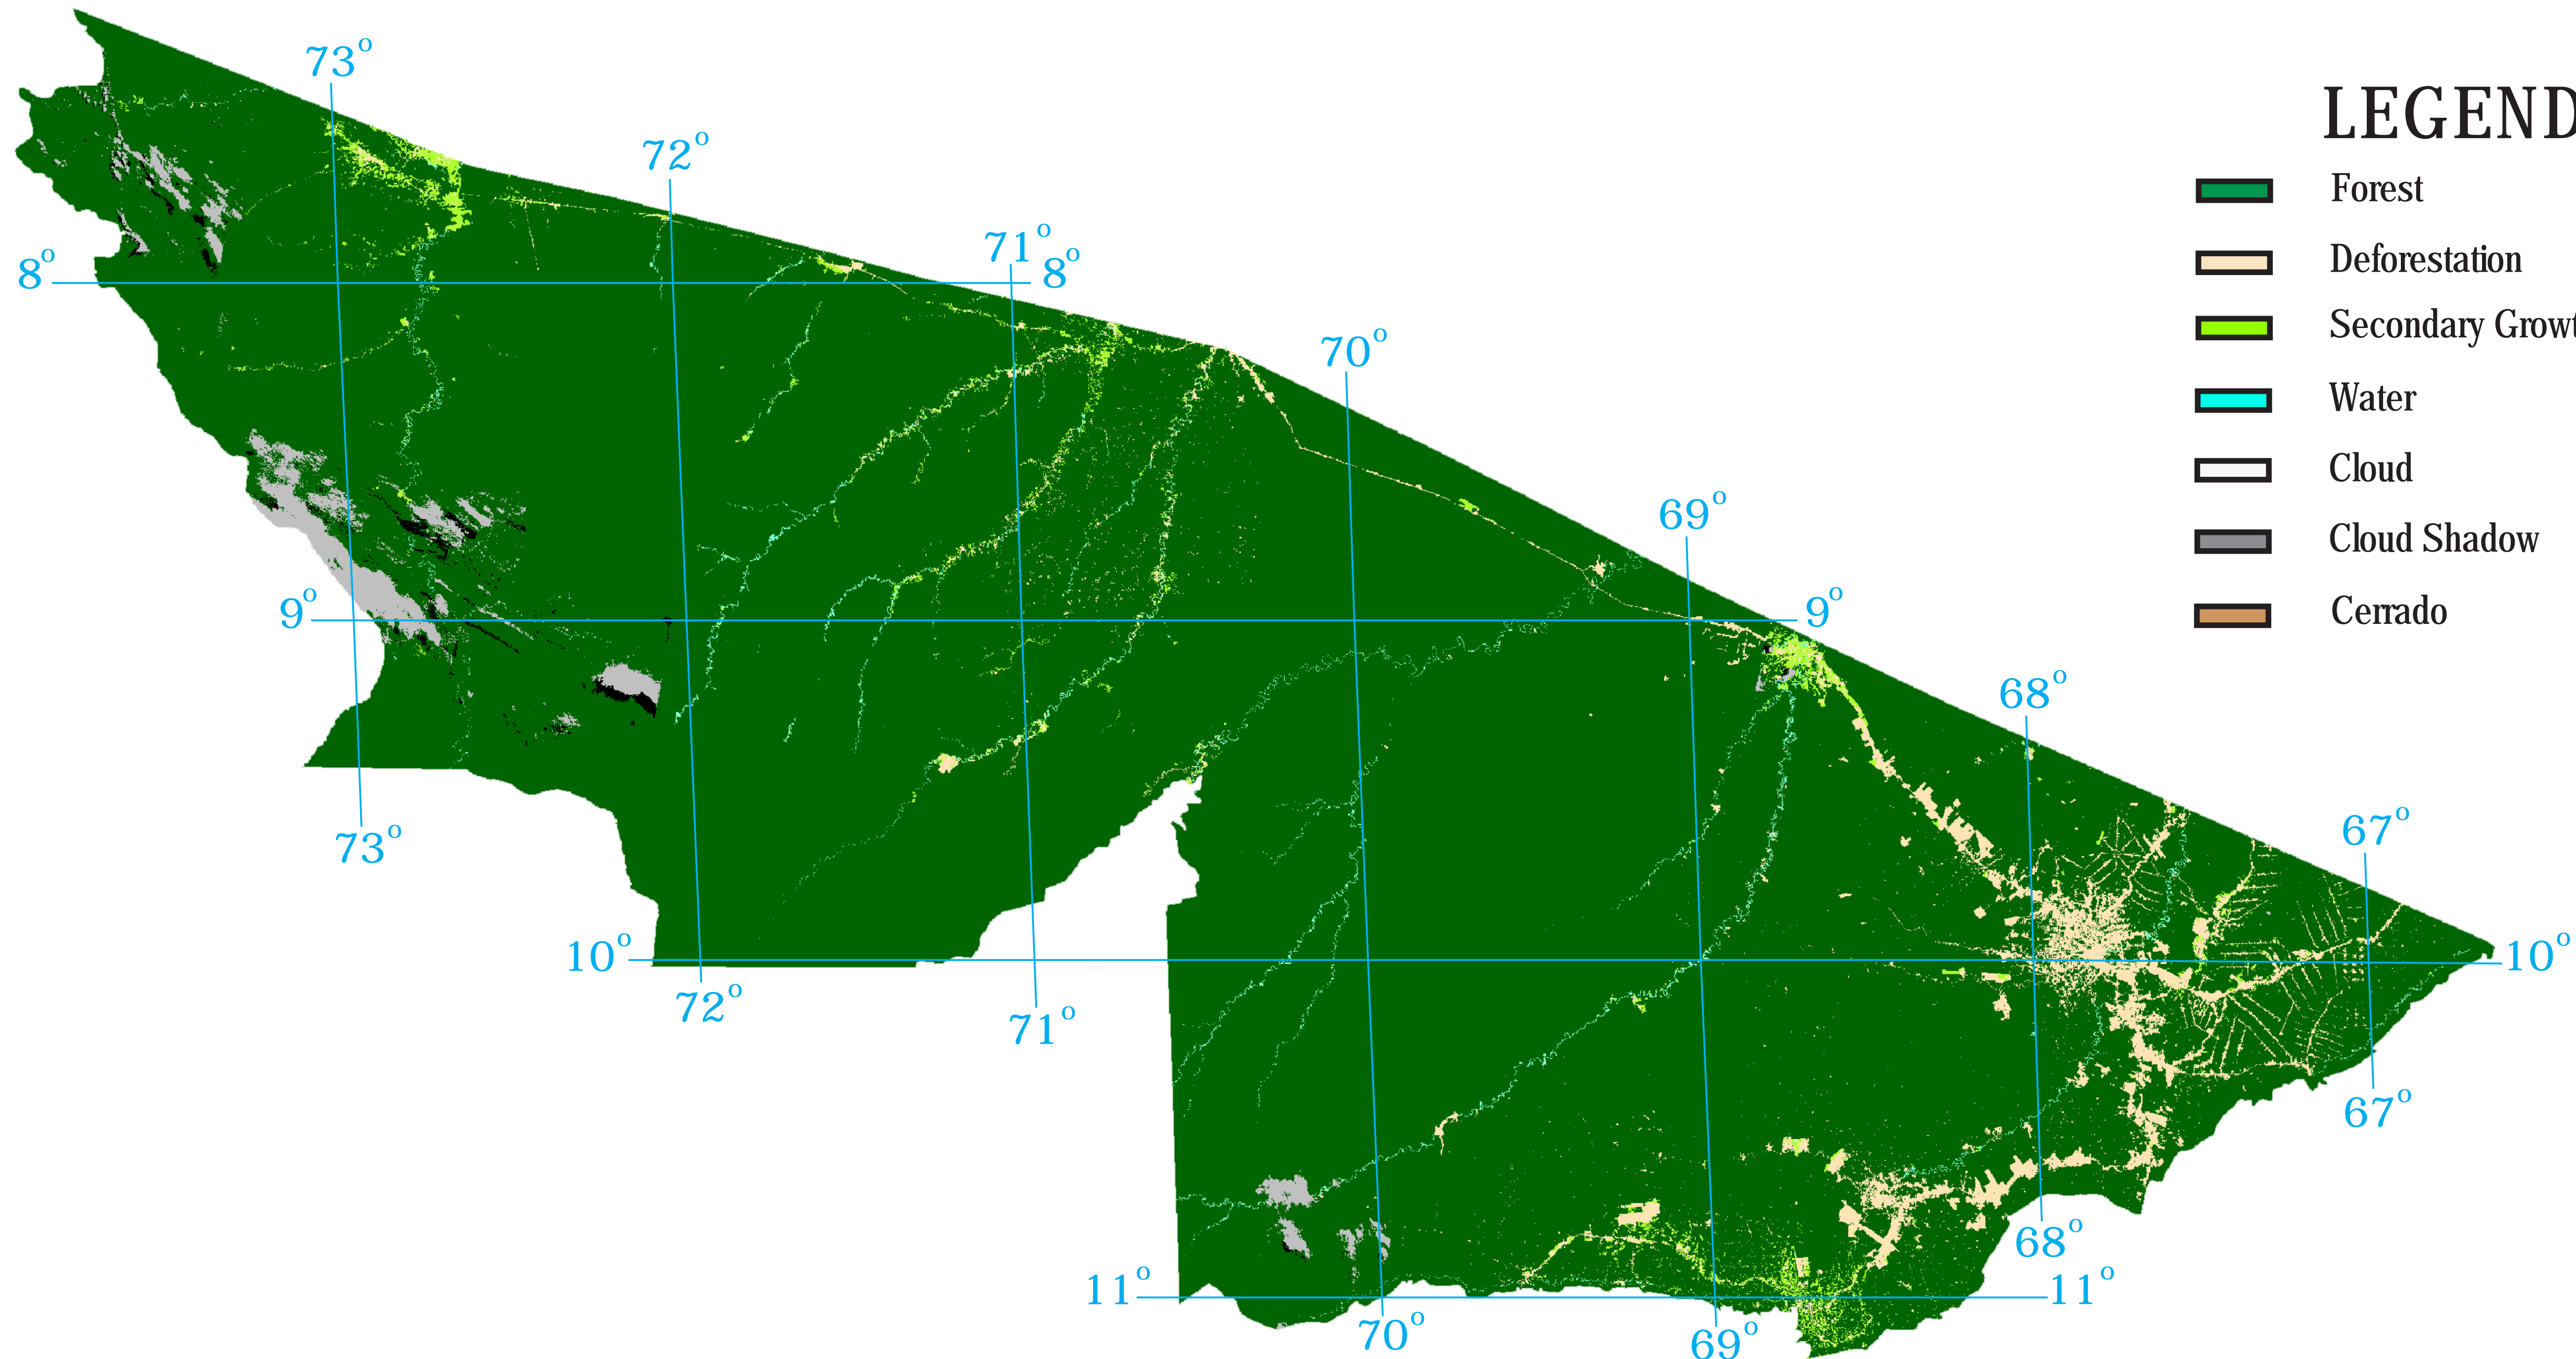

ACRE FOREST COVER, 1986

LEGEND

-  Forest
-  Deforestation
-  Secondary Growth
-  Water
-  Cloud
-  Cloud Shadow
-  Cerrado
-  River
-  Transamazônica Highway
-  State Boundary & Fill
-  Country Boundary & Fill
-  Towns
-  CAPITAL CITY

THE LEGAL AMAZON:

BSRSI
Basic Science and Remote Sensing Initiative

LEGEND

-  Forest
-  Deforestation
-  Secondary Growth
-  Water
-  Cloud
-  Cloud Shadow
-  Cerrado