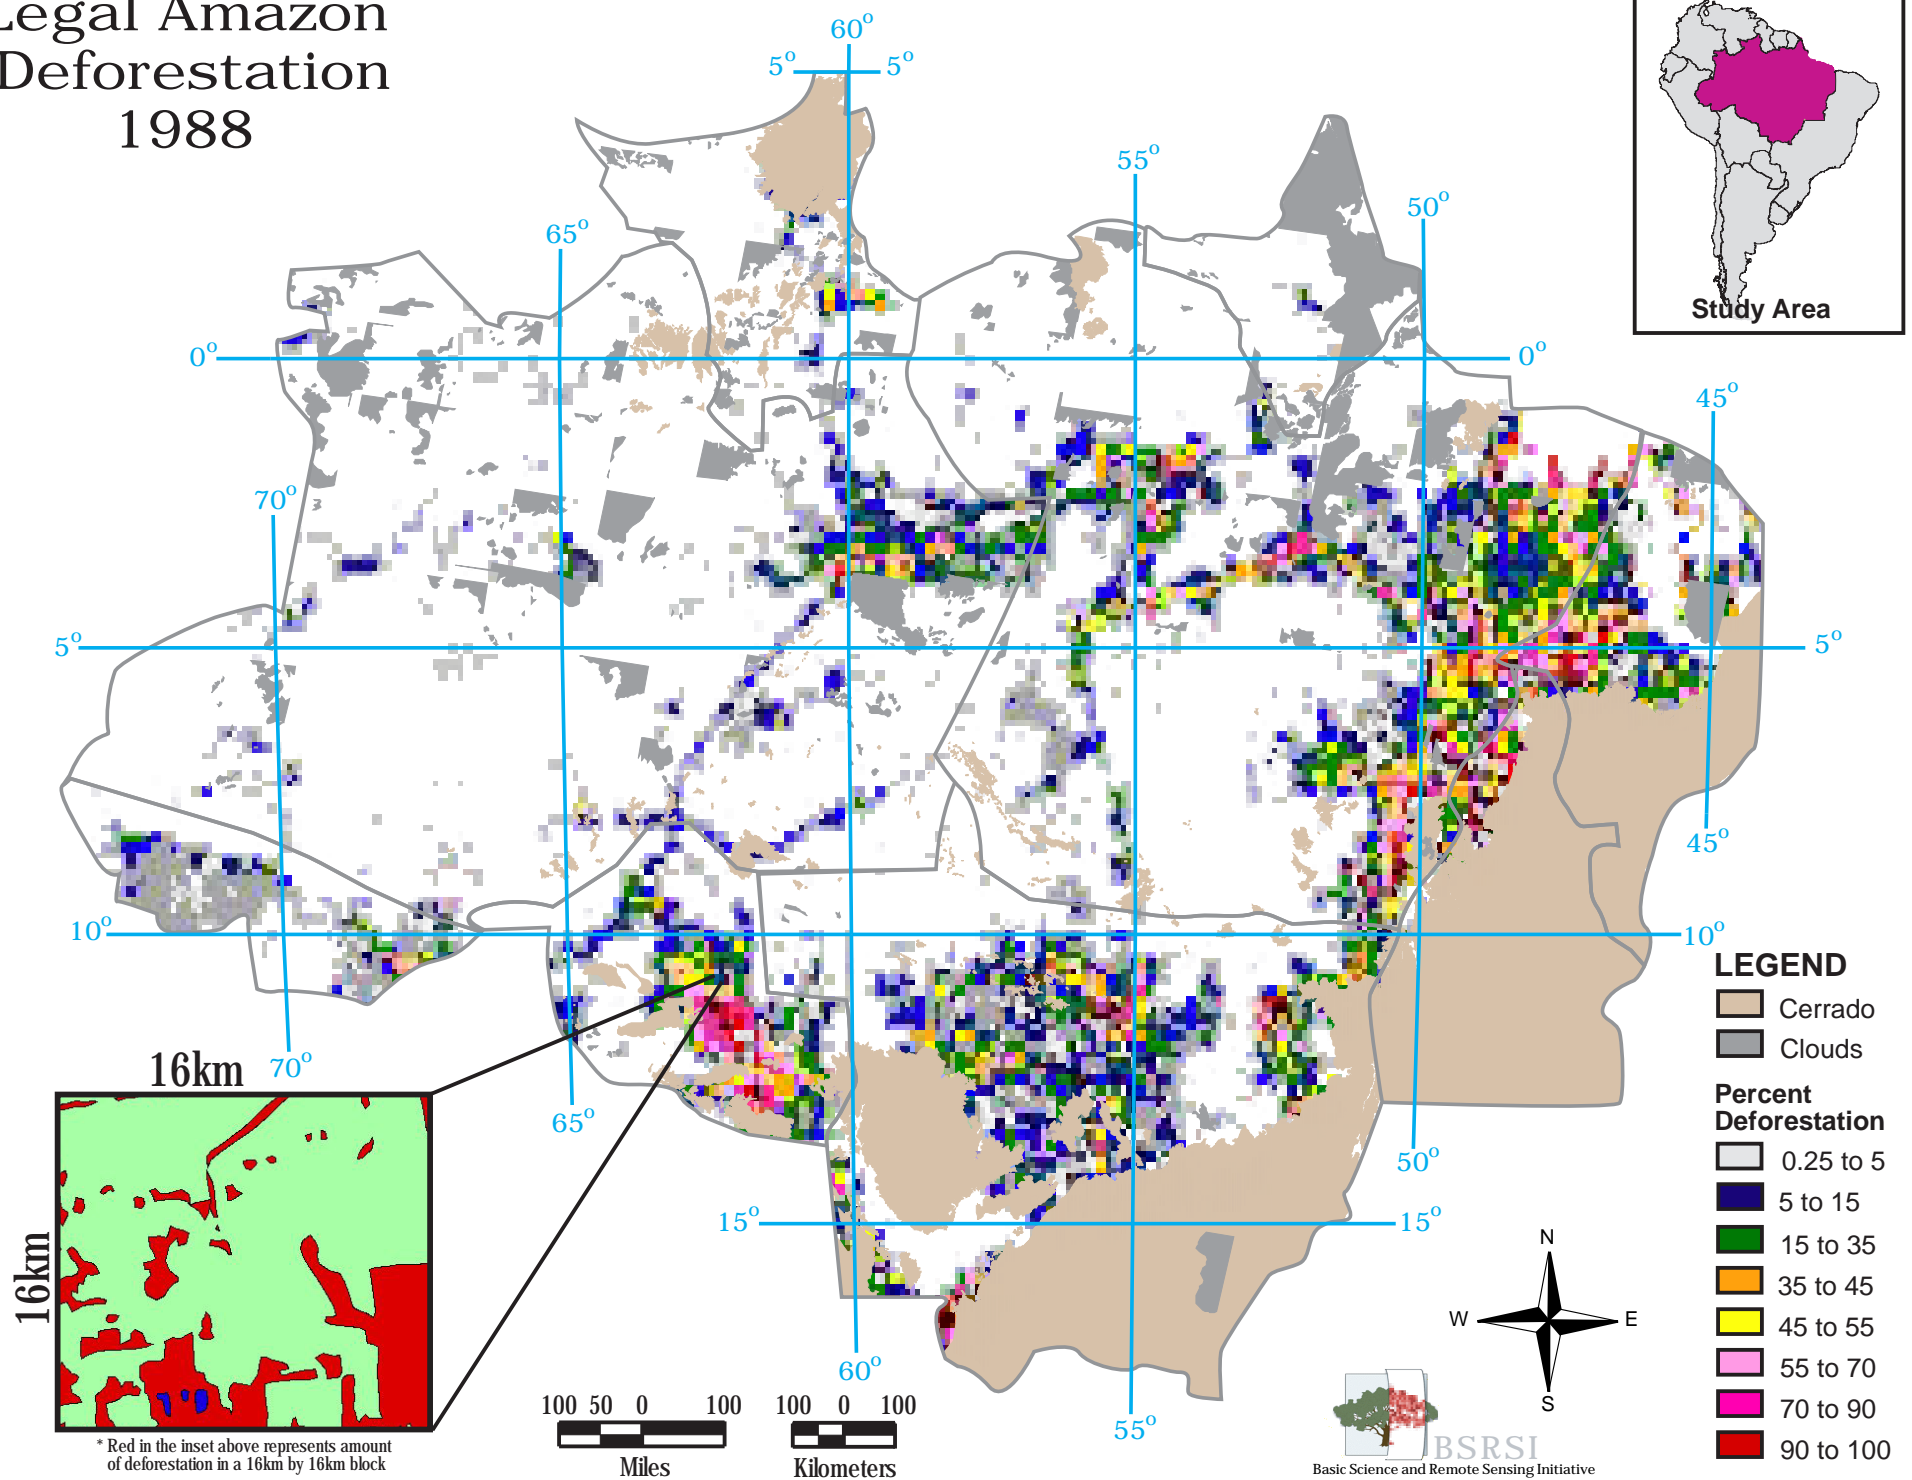

# Legal Amazon Deforestation 1988

\* Red in the inset above represents amount of deforestation in a 16km by 16km block