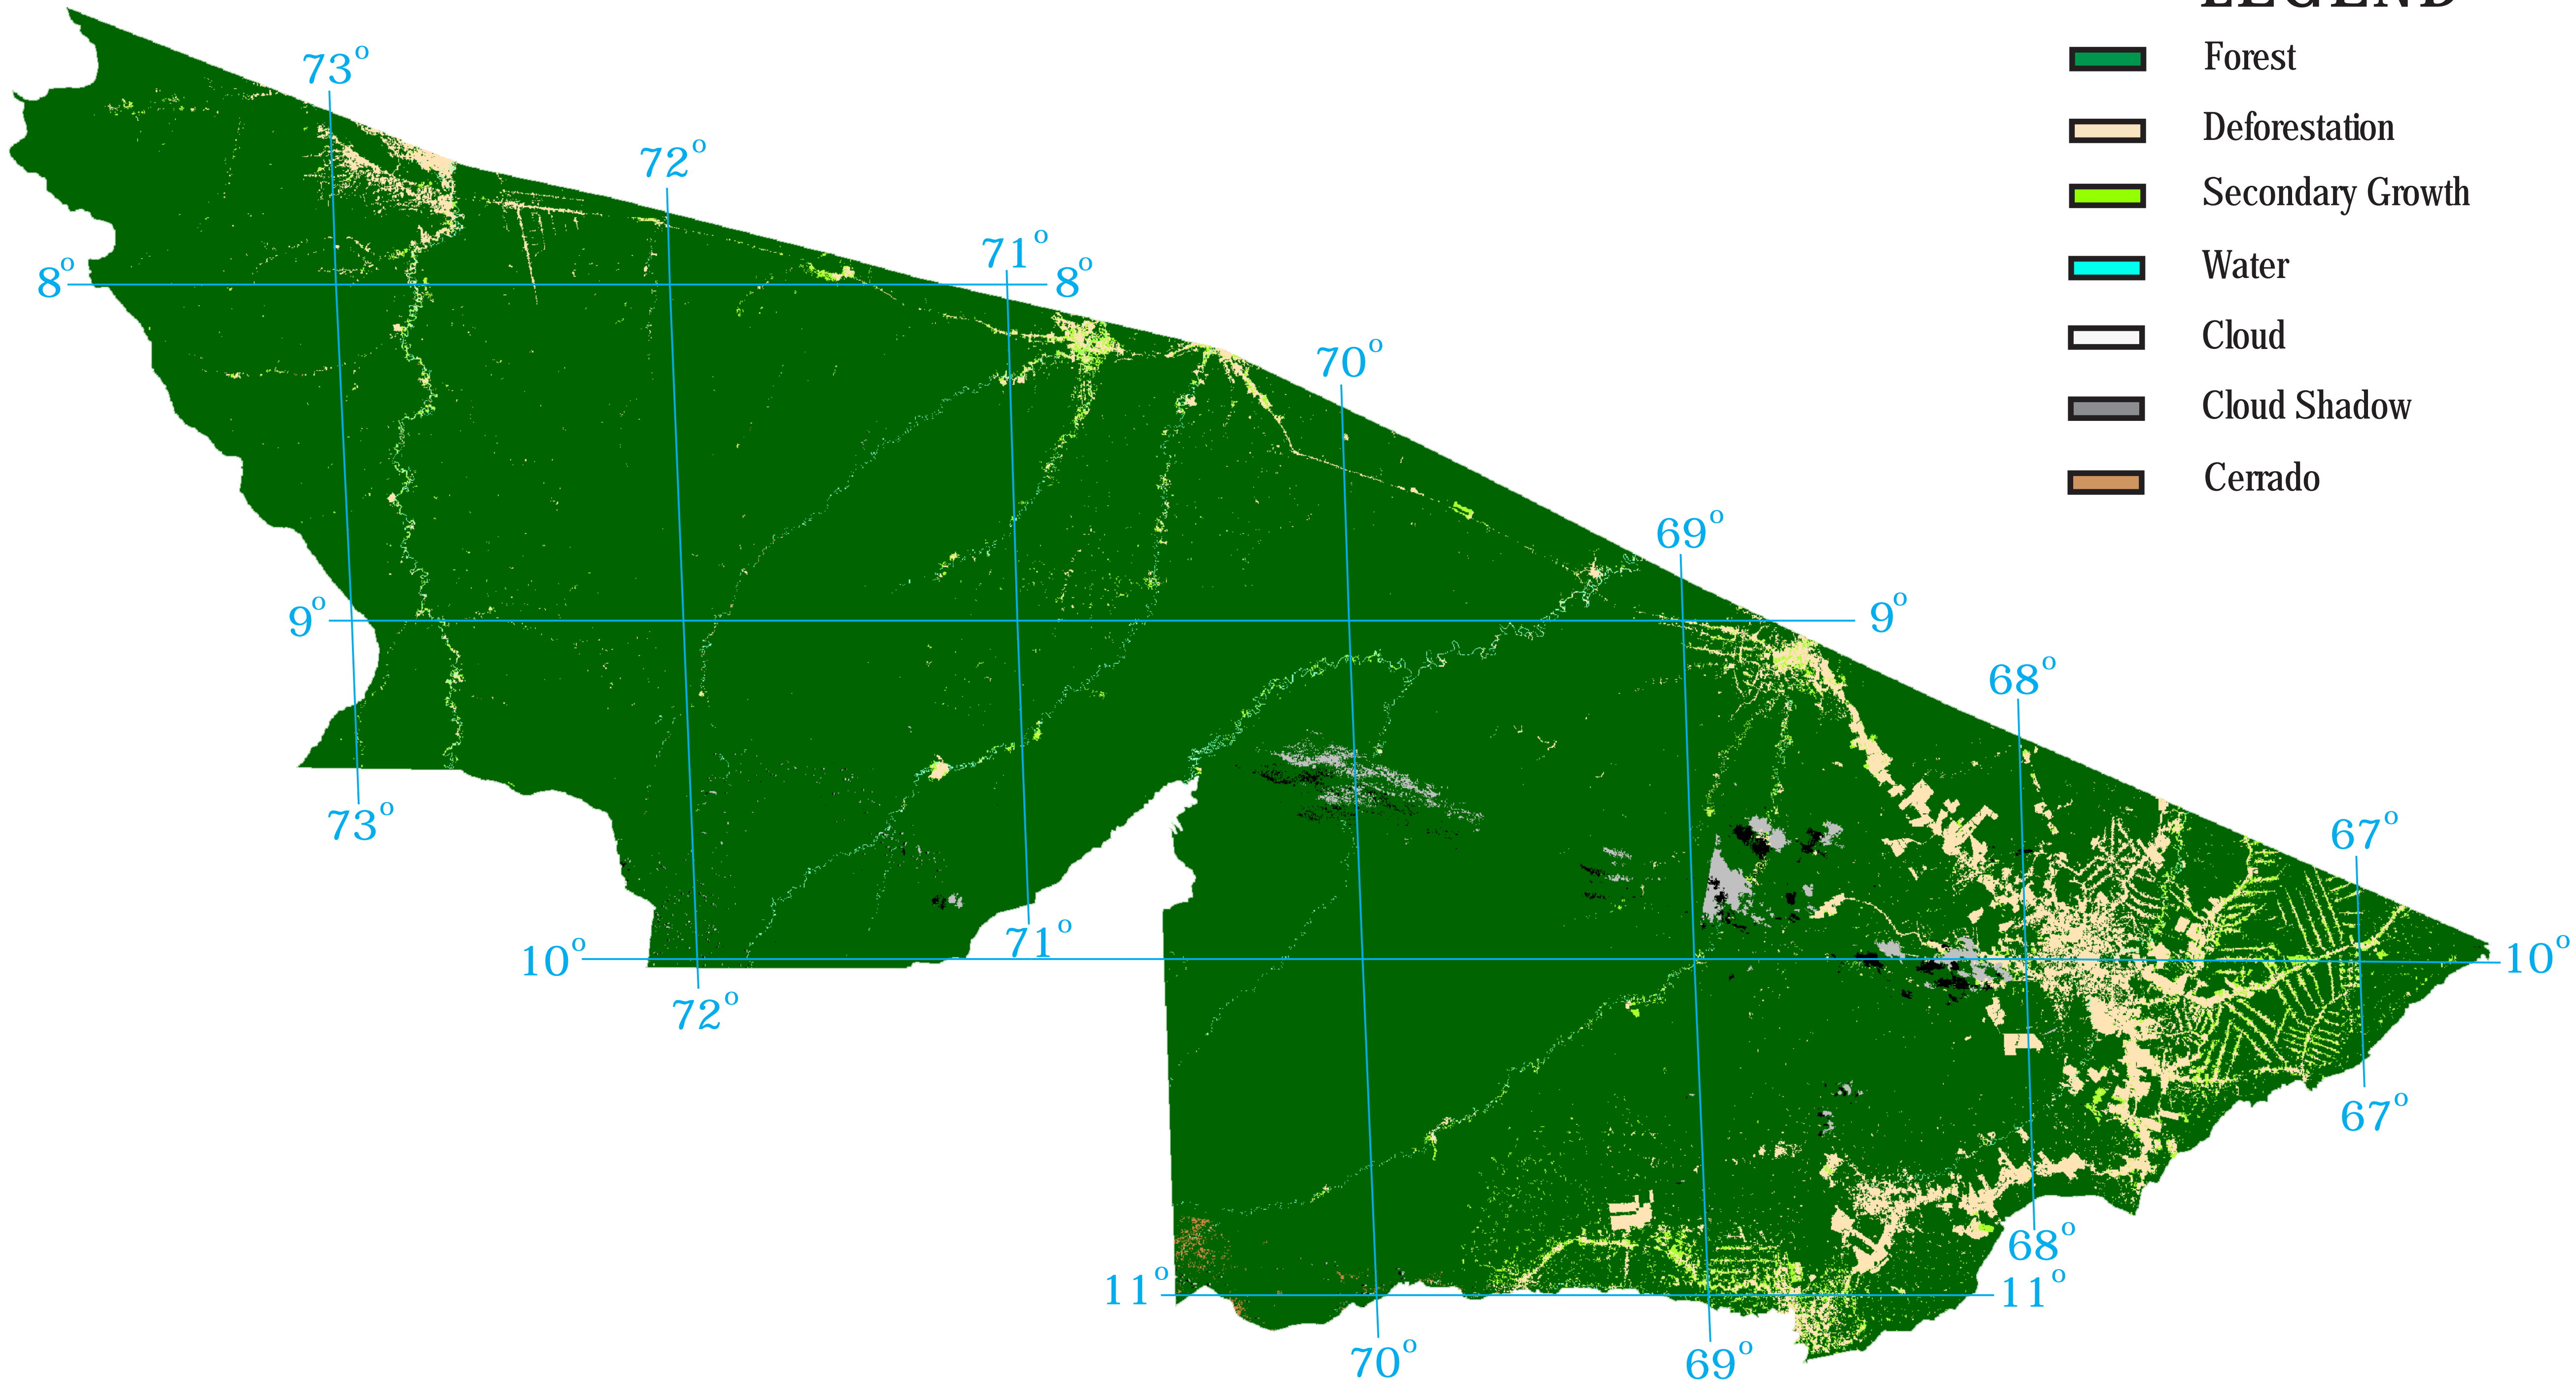

ACRE FOREST COVER, 1992

LEGEND

-  Forest
-  Deforestation
-  Secondary Growth
-  Water
-  Cloud
-  Cloud Shadow
-  Cerrado
-  River
-  Transamazônica Highway
-  State Boundary & Fill
-  Country Boundary & Fill
-  Towns
-  CAPITAL CITY

THE LEGAL AMAZON:

LEGEND

- Forest
- Deforestation
- Secondary Growth
- Water
- Cloud
- Cloud Shadow
- Cerrado

Miles

Kilometers

BSRSI

Basic Science and Remote Sensing Initiative