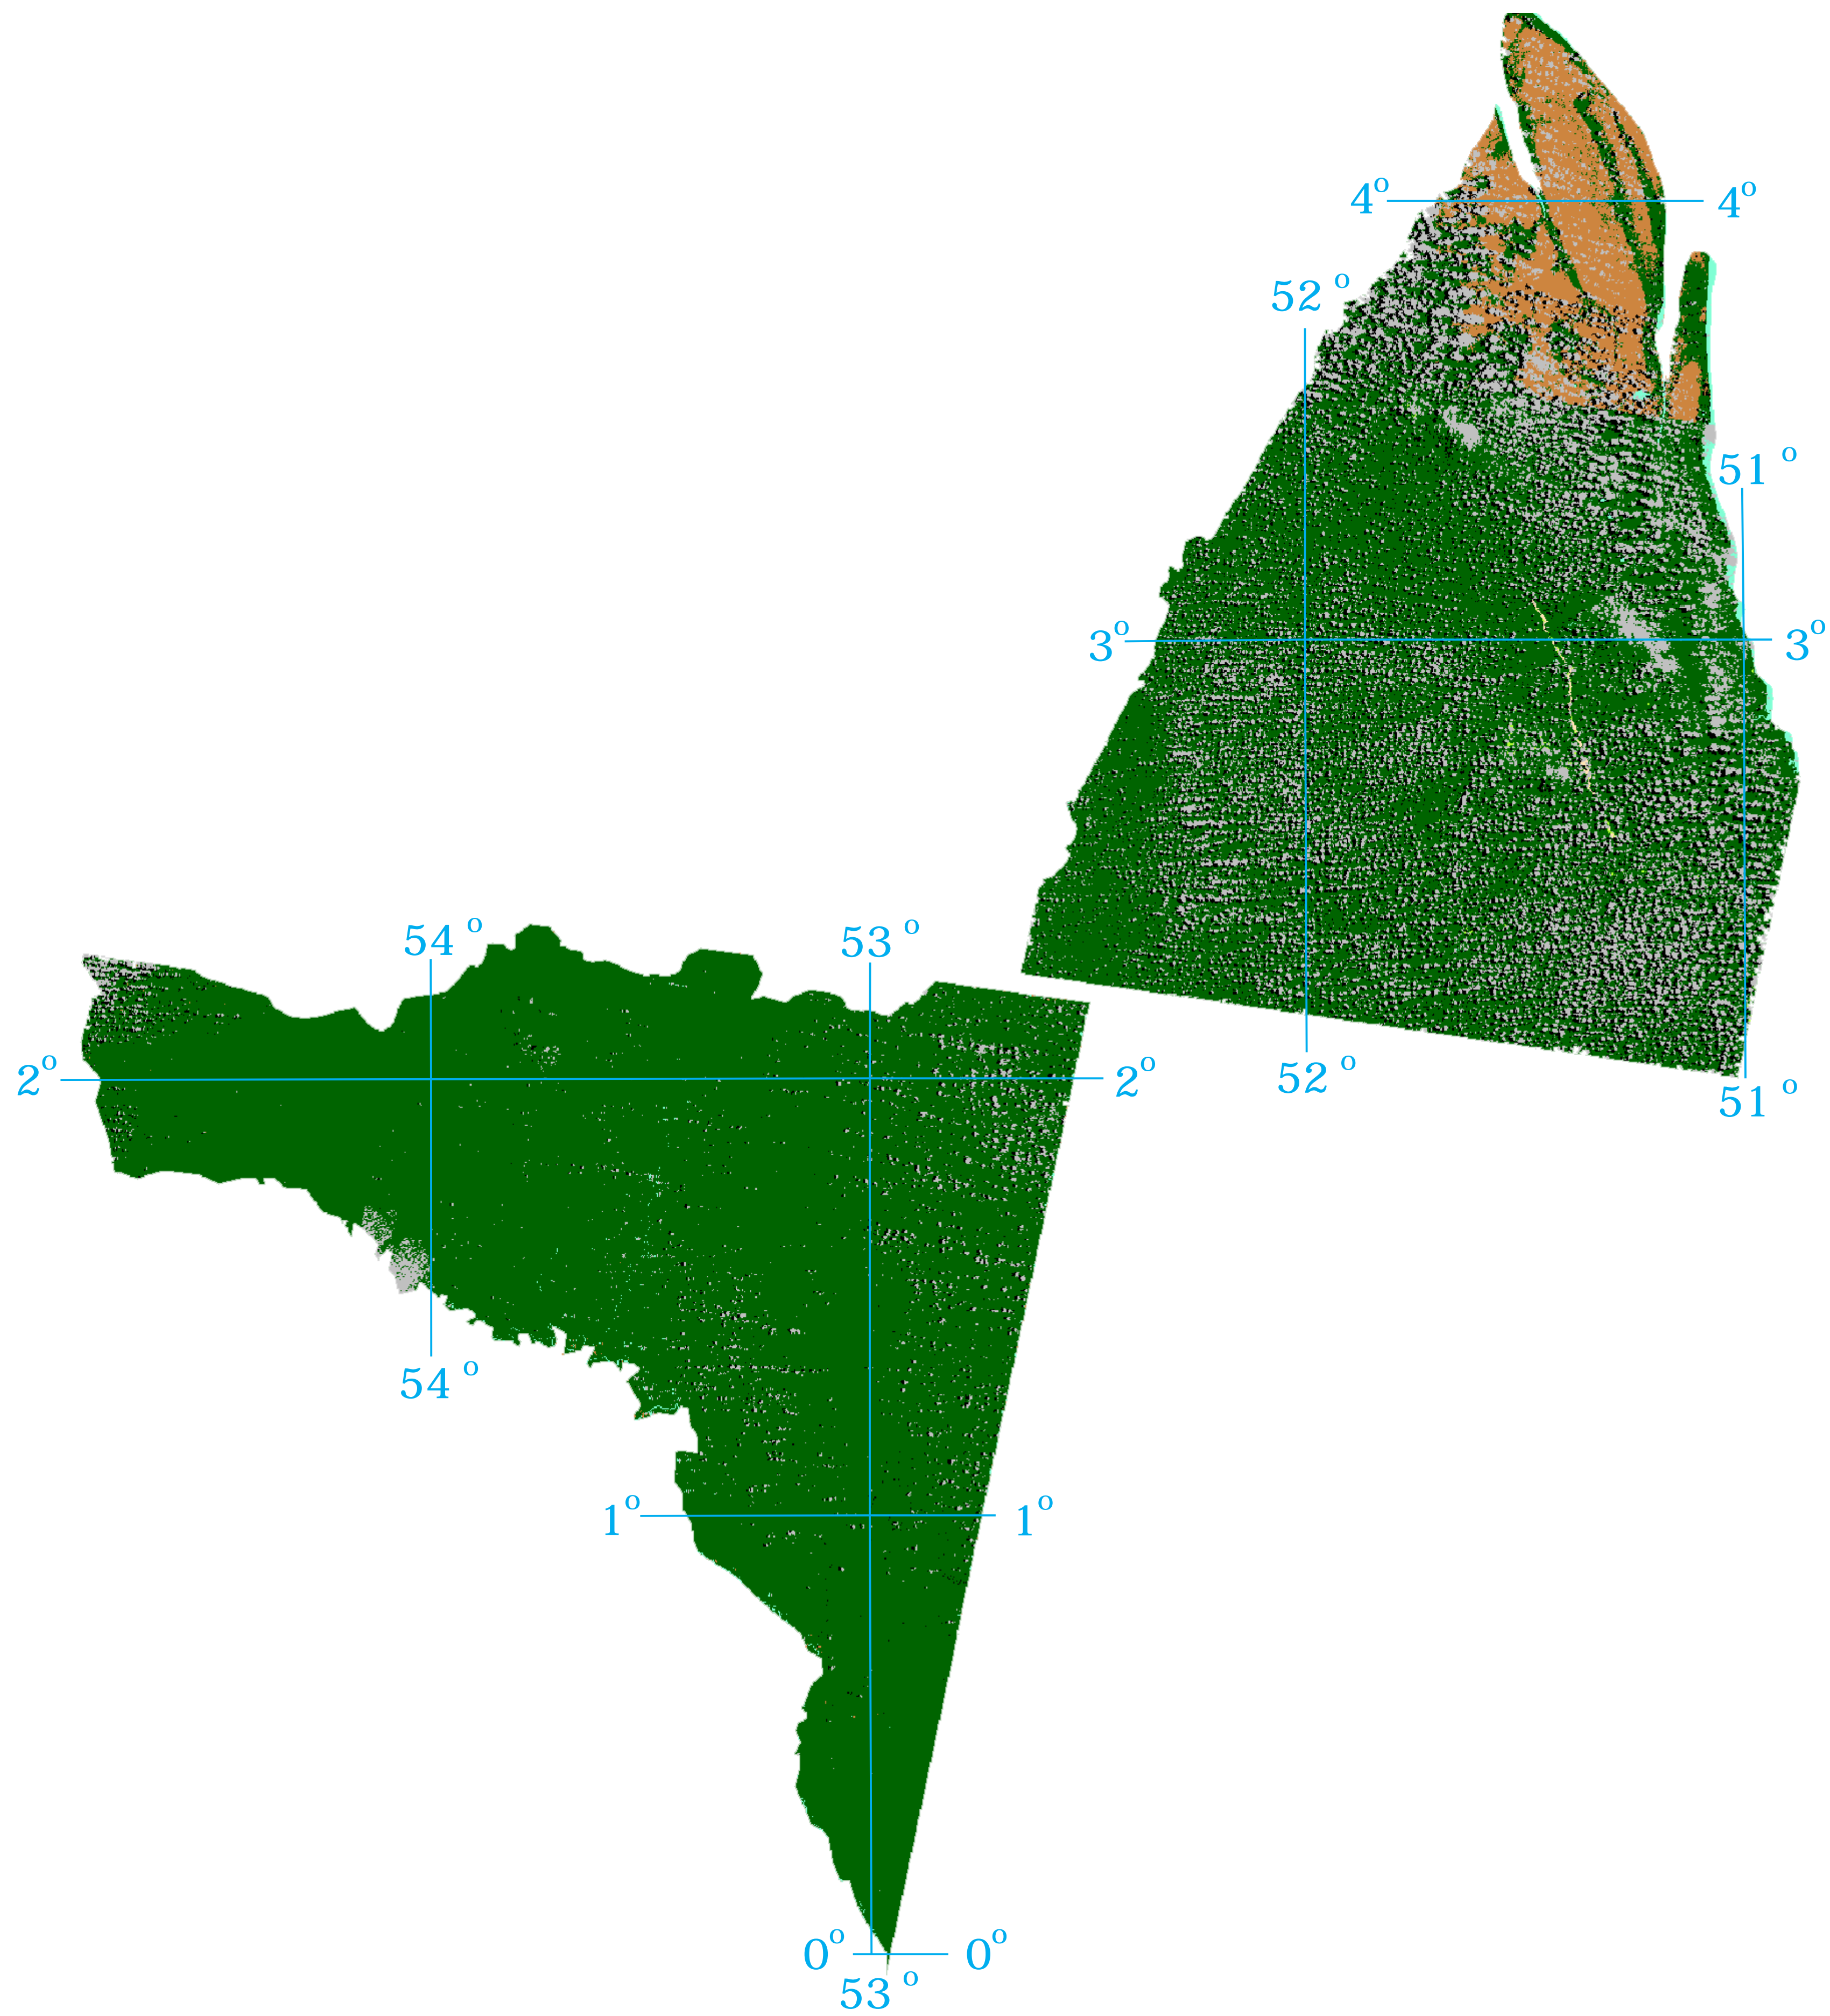

AMAPA FOREST COVER, 1992

LEGEND

-  Forest
-  Deforestation
-  Secondary Growth
-  Water
-  Cloud
-  Cloud Shadow
-  Cerrado
-  Coastline
-  State Boundary & Fill
-  Country Boundary & Fill
-  Towns
-  CAPITAL CITY

THE LEGAL AMAZON:

LEGEND

-  Forest
-  Deforestation
-  Secondary Growth
-  Water
-  Cloud
-  Cloud Shadow
-  Cerrado