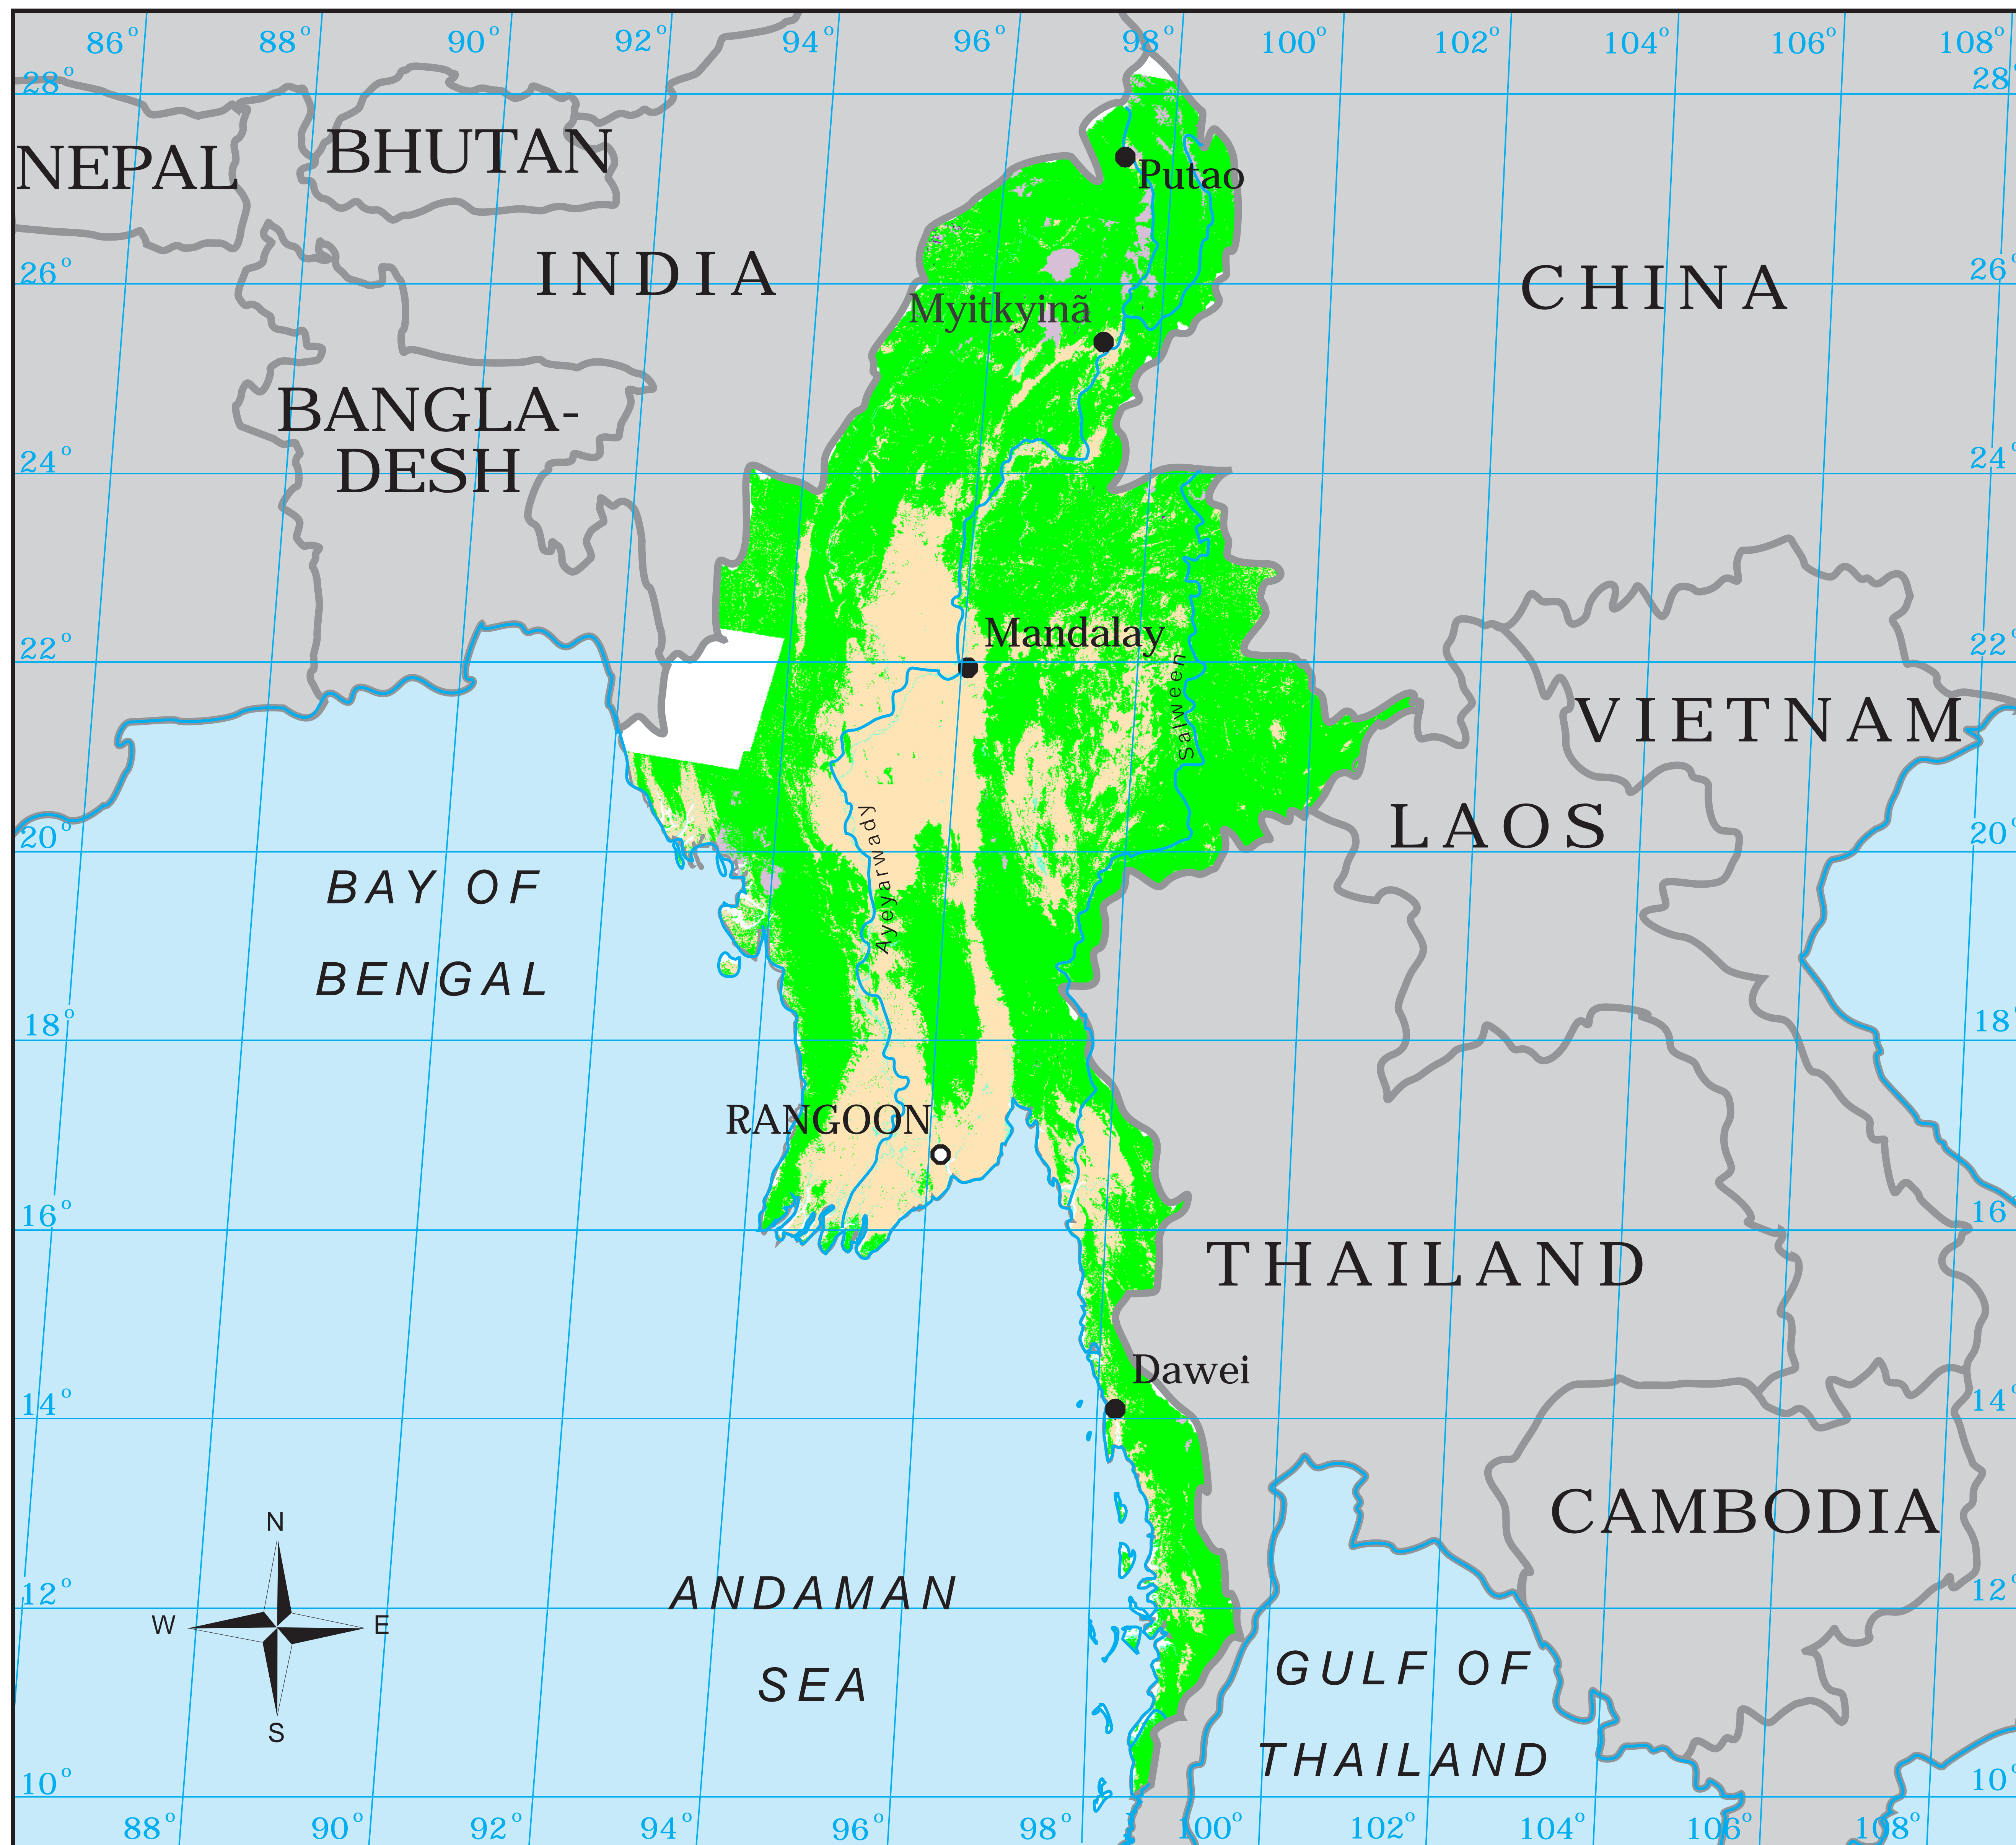

MYANMAR FOREST COVER, 1985

LEGEND

- Forest
- Non Forest
- Water
- Cloud
- Cloud Shadow
- River
- Country Boundary & Fill
- Towns
- CAPITAL CITY

INDOCHINA

LEGEND

-  Forest
-  Non Forest
-  Water
-  Cloud
-  Cloud Shadow

BSRSI

Basic Science and Remote Sensing Initiative