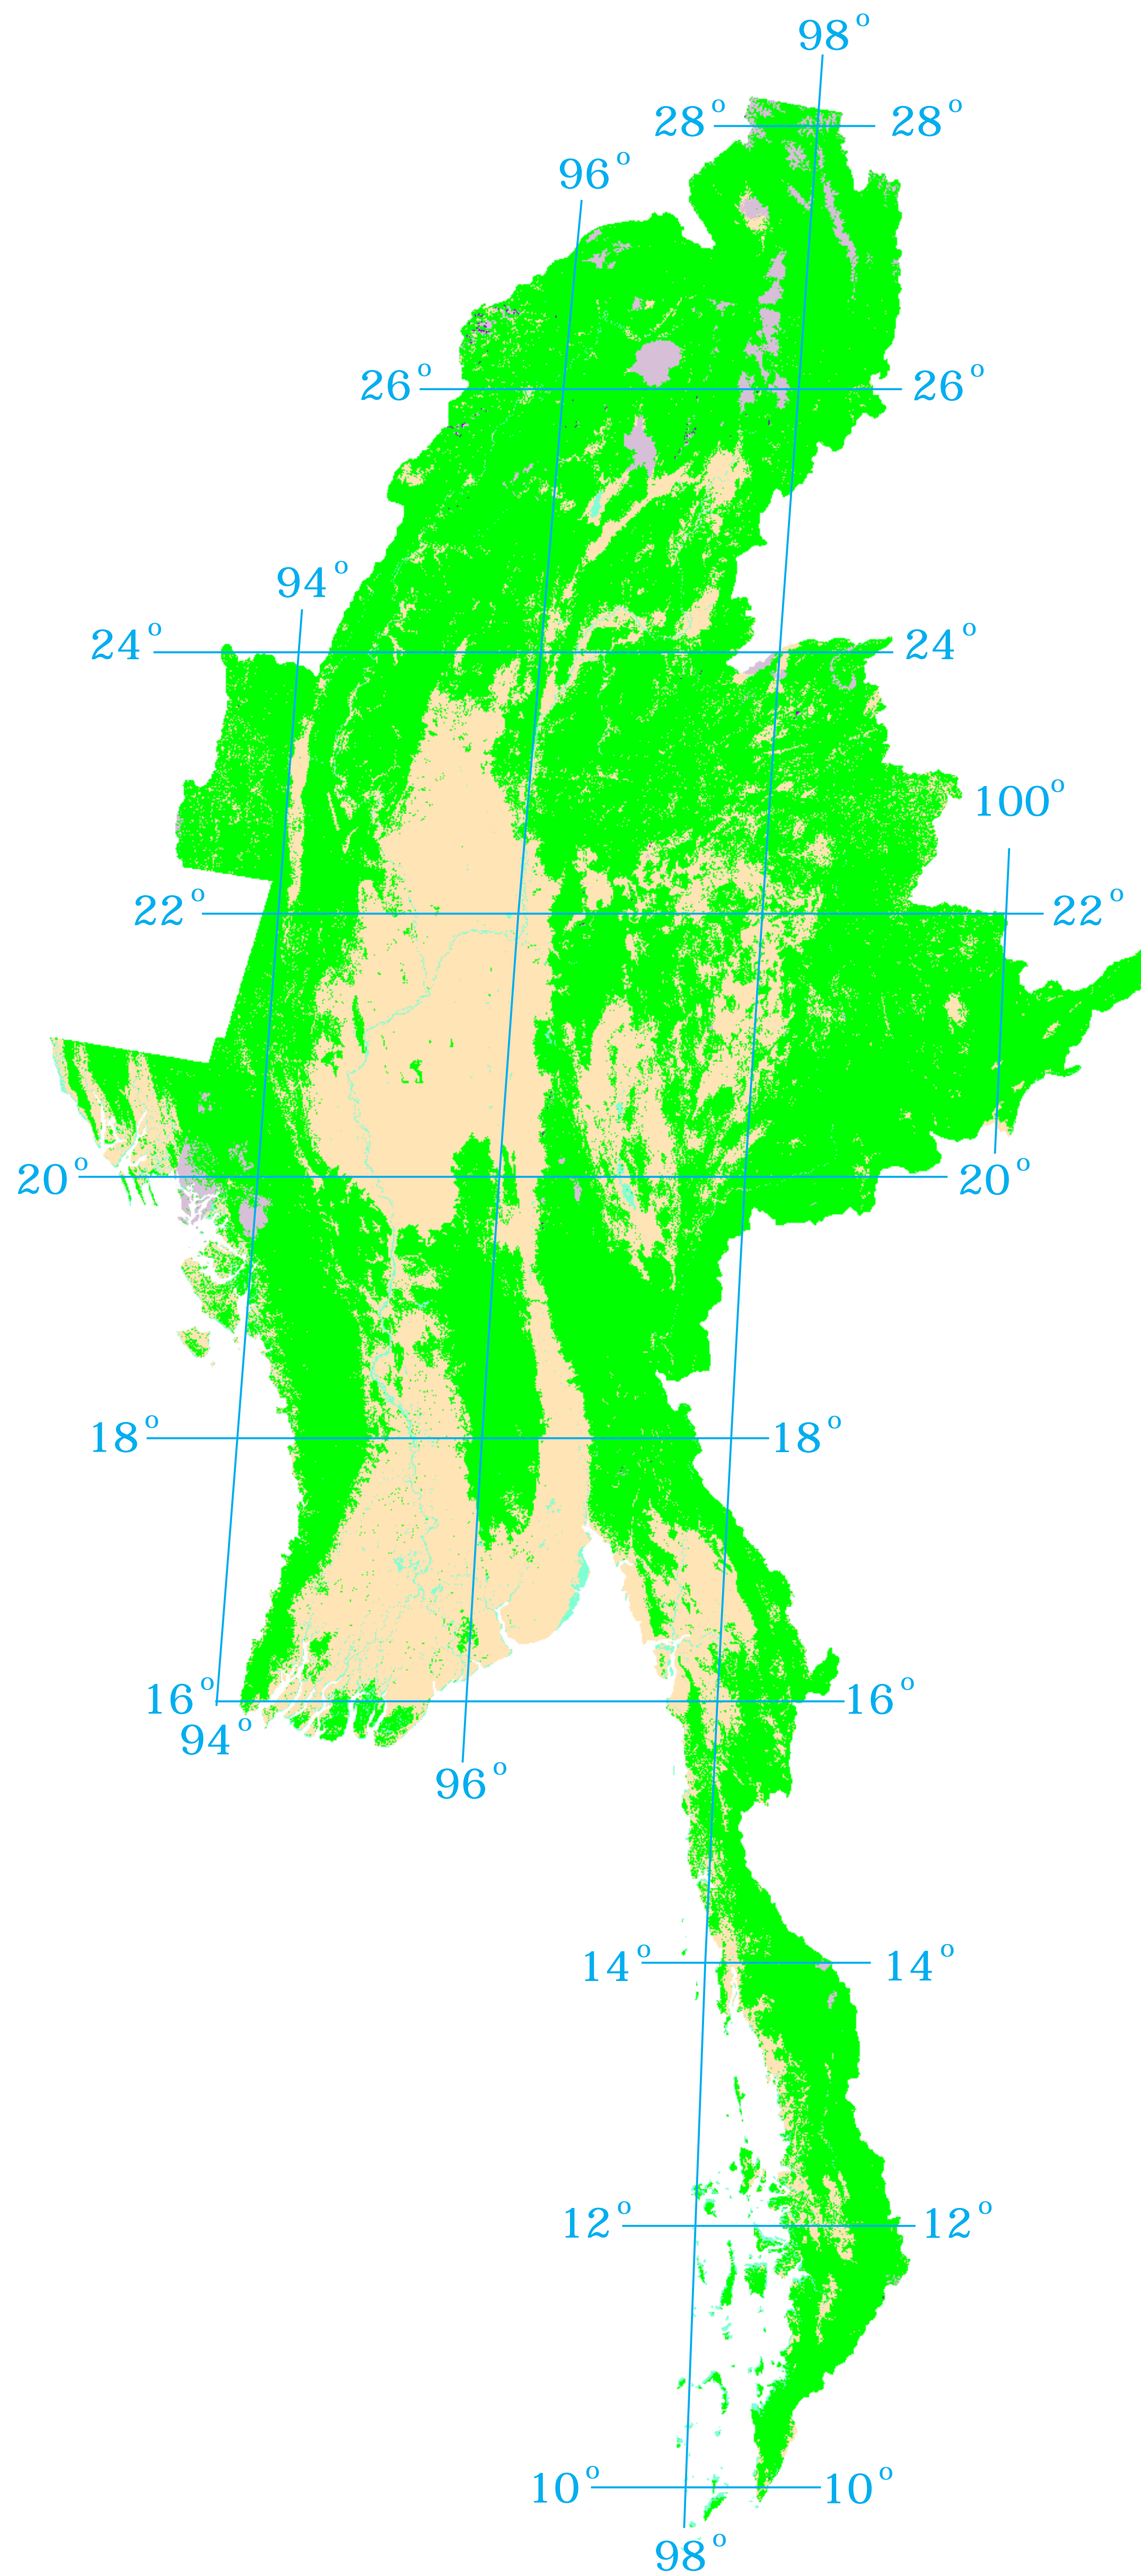

MYANMAR FOREST COVER, 1985

LEGEND

- Forest
- Non Forest
- Water
- Cloud
- Cloud Shadow
- River
- Country Boundary & Fill
- Towns
- CAPITAL CITY

INDOCHINA

LEGEND

-  Forest
-  Non Forest
-  Water
-  Cloud
-  Cloud Shadow

BSRSI

Basic Science and Remote Sensing Initiative