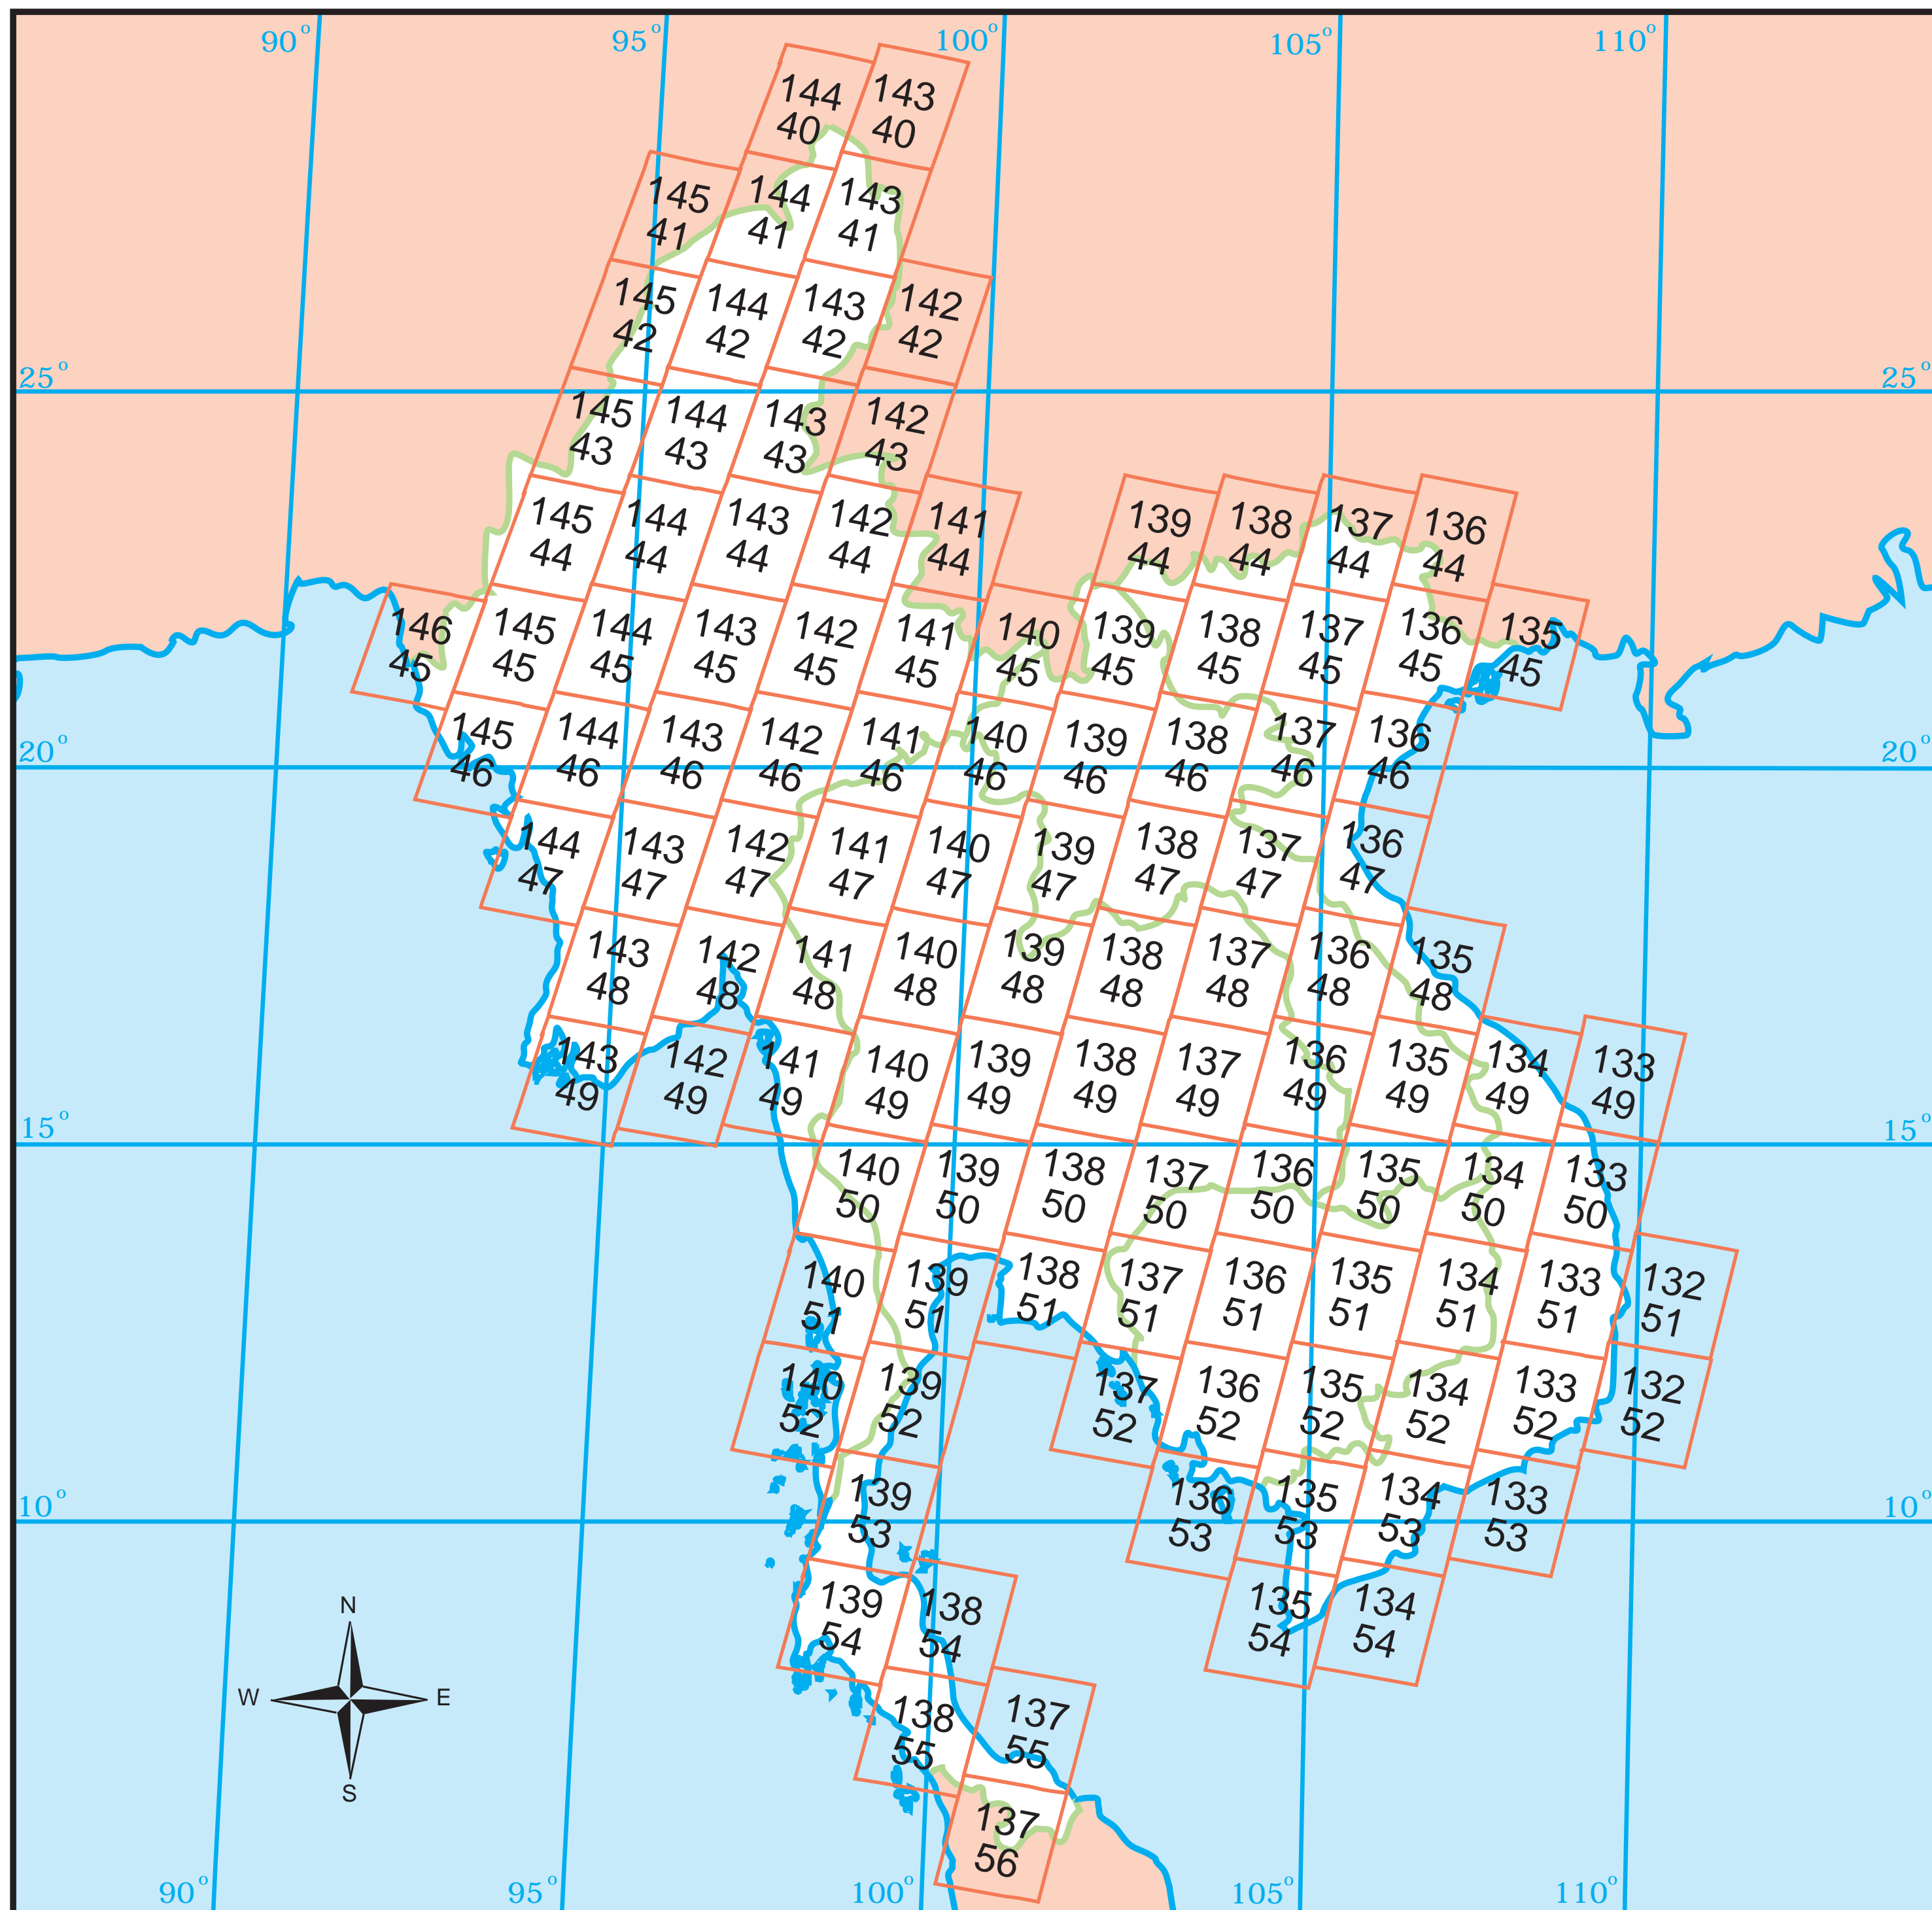

LANDSAT WRS I

Footprints for Indochina

WRS I Tile System showing path and row number

Legal Amazon State Boundaries

Latitude/Longitude coordinate system

INDOCHINA

SOUTHEAST ASIA